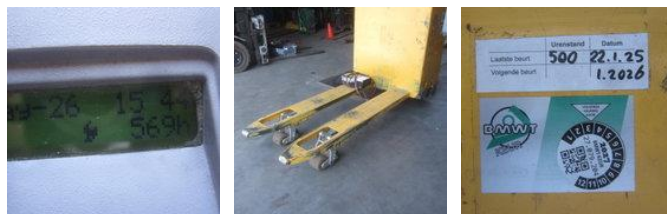

Atlet Pallettruck PLL-180, hefv. 1800 kg. nr. 1

General characteristics

Brand	Atlet
Subcategory	Pallet truck
Year of construction	2011
Hours displayed	569
Colour	Yellow
Condition	Used
General state	Good
Fuel	Electric

Properties

Load capacity 1.800kg

Max. lifting capacity 1.800kg

Atlet Pallettruck PLL-180, hefv. 1800 kg. nr. 1

Description

Atlet PLL-180 Electric Pallet Truck. No. 1 Year of manufacture 2011. Lifting capacity 1800 kg. Hours 569. Fork length 1.19 m. Good battery + battery charger. Works perfectly. Price € 950,- excl. We make your work lighter. Make it yours! Transport and trade-in negotiable. Info for more machines: www.hb-machinery.nl Tel. 06-25048213