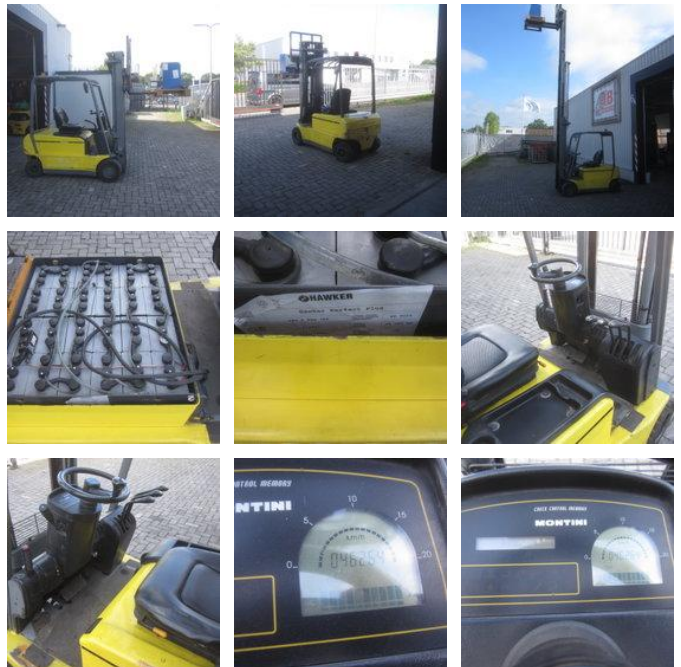

Montini Bingo 204, elektrisch, triplex, side shift.

General characteristics

Brand	Montini
Subcategory	Forklift
Year of construction	2002
Hours displayed	4626
Colour	Yellow
Condition	Used
General state	Good
Fuel	Electric

Properties

Cabin	Open
Max. lifting capacity	2.000kg

Lifting height	5.500mm
Mast type	Triplex
Clearance height	2.400mm

Montini Bingo 204, elektrisch, triplex, side shift.

Description

Montini Bingo 204 electric forklift. Year of manufacture 2002, Lifting capacity 2000 kg. Triplex 3-section mast. Side shift. Freelift. Lifting height 5.50 m. Clearance height 2.40 m. Free lift 1.75 m. Unused hours 4626 hours. Heavy-duty battery 750 Ah, year of manufacture 2019. Good solid rubber tires. Very compact truck. Works perfectly. Incl. battery charger. Price € 3.650,- excl. We make your work lighter. Make it yours! Transport and trade-in negotiable. Info for more machines: www.hb-machinery.nl Tel. 06-25048213